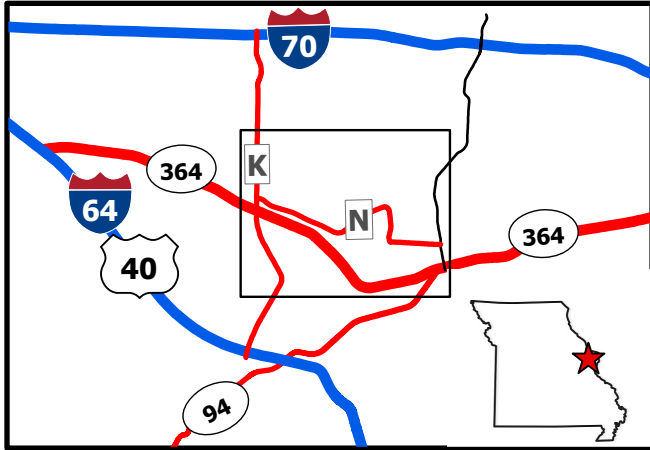

# Solid Waste Service Map

City of Cottleville  
*...growing for tomorrow*

**Legend**

- Local Roads
- Major Road
- Highways

**Trash Service Days**

- Tuesday/Friday
- Monday/Thursday

0 0.25 0.5 Miles

Revised February 2023

This map is provided for information purposes only.  
The data provided is offered with no warranty as to the accuracy.