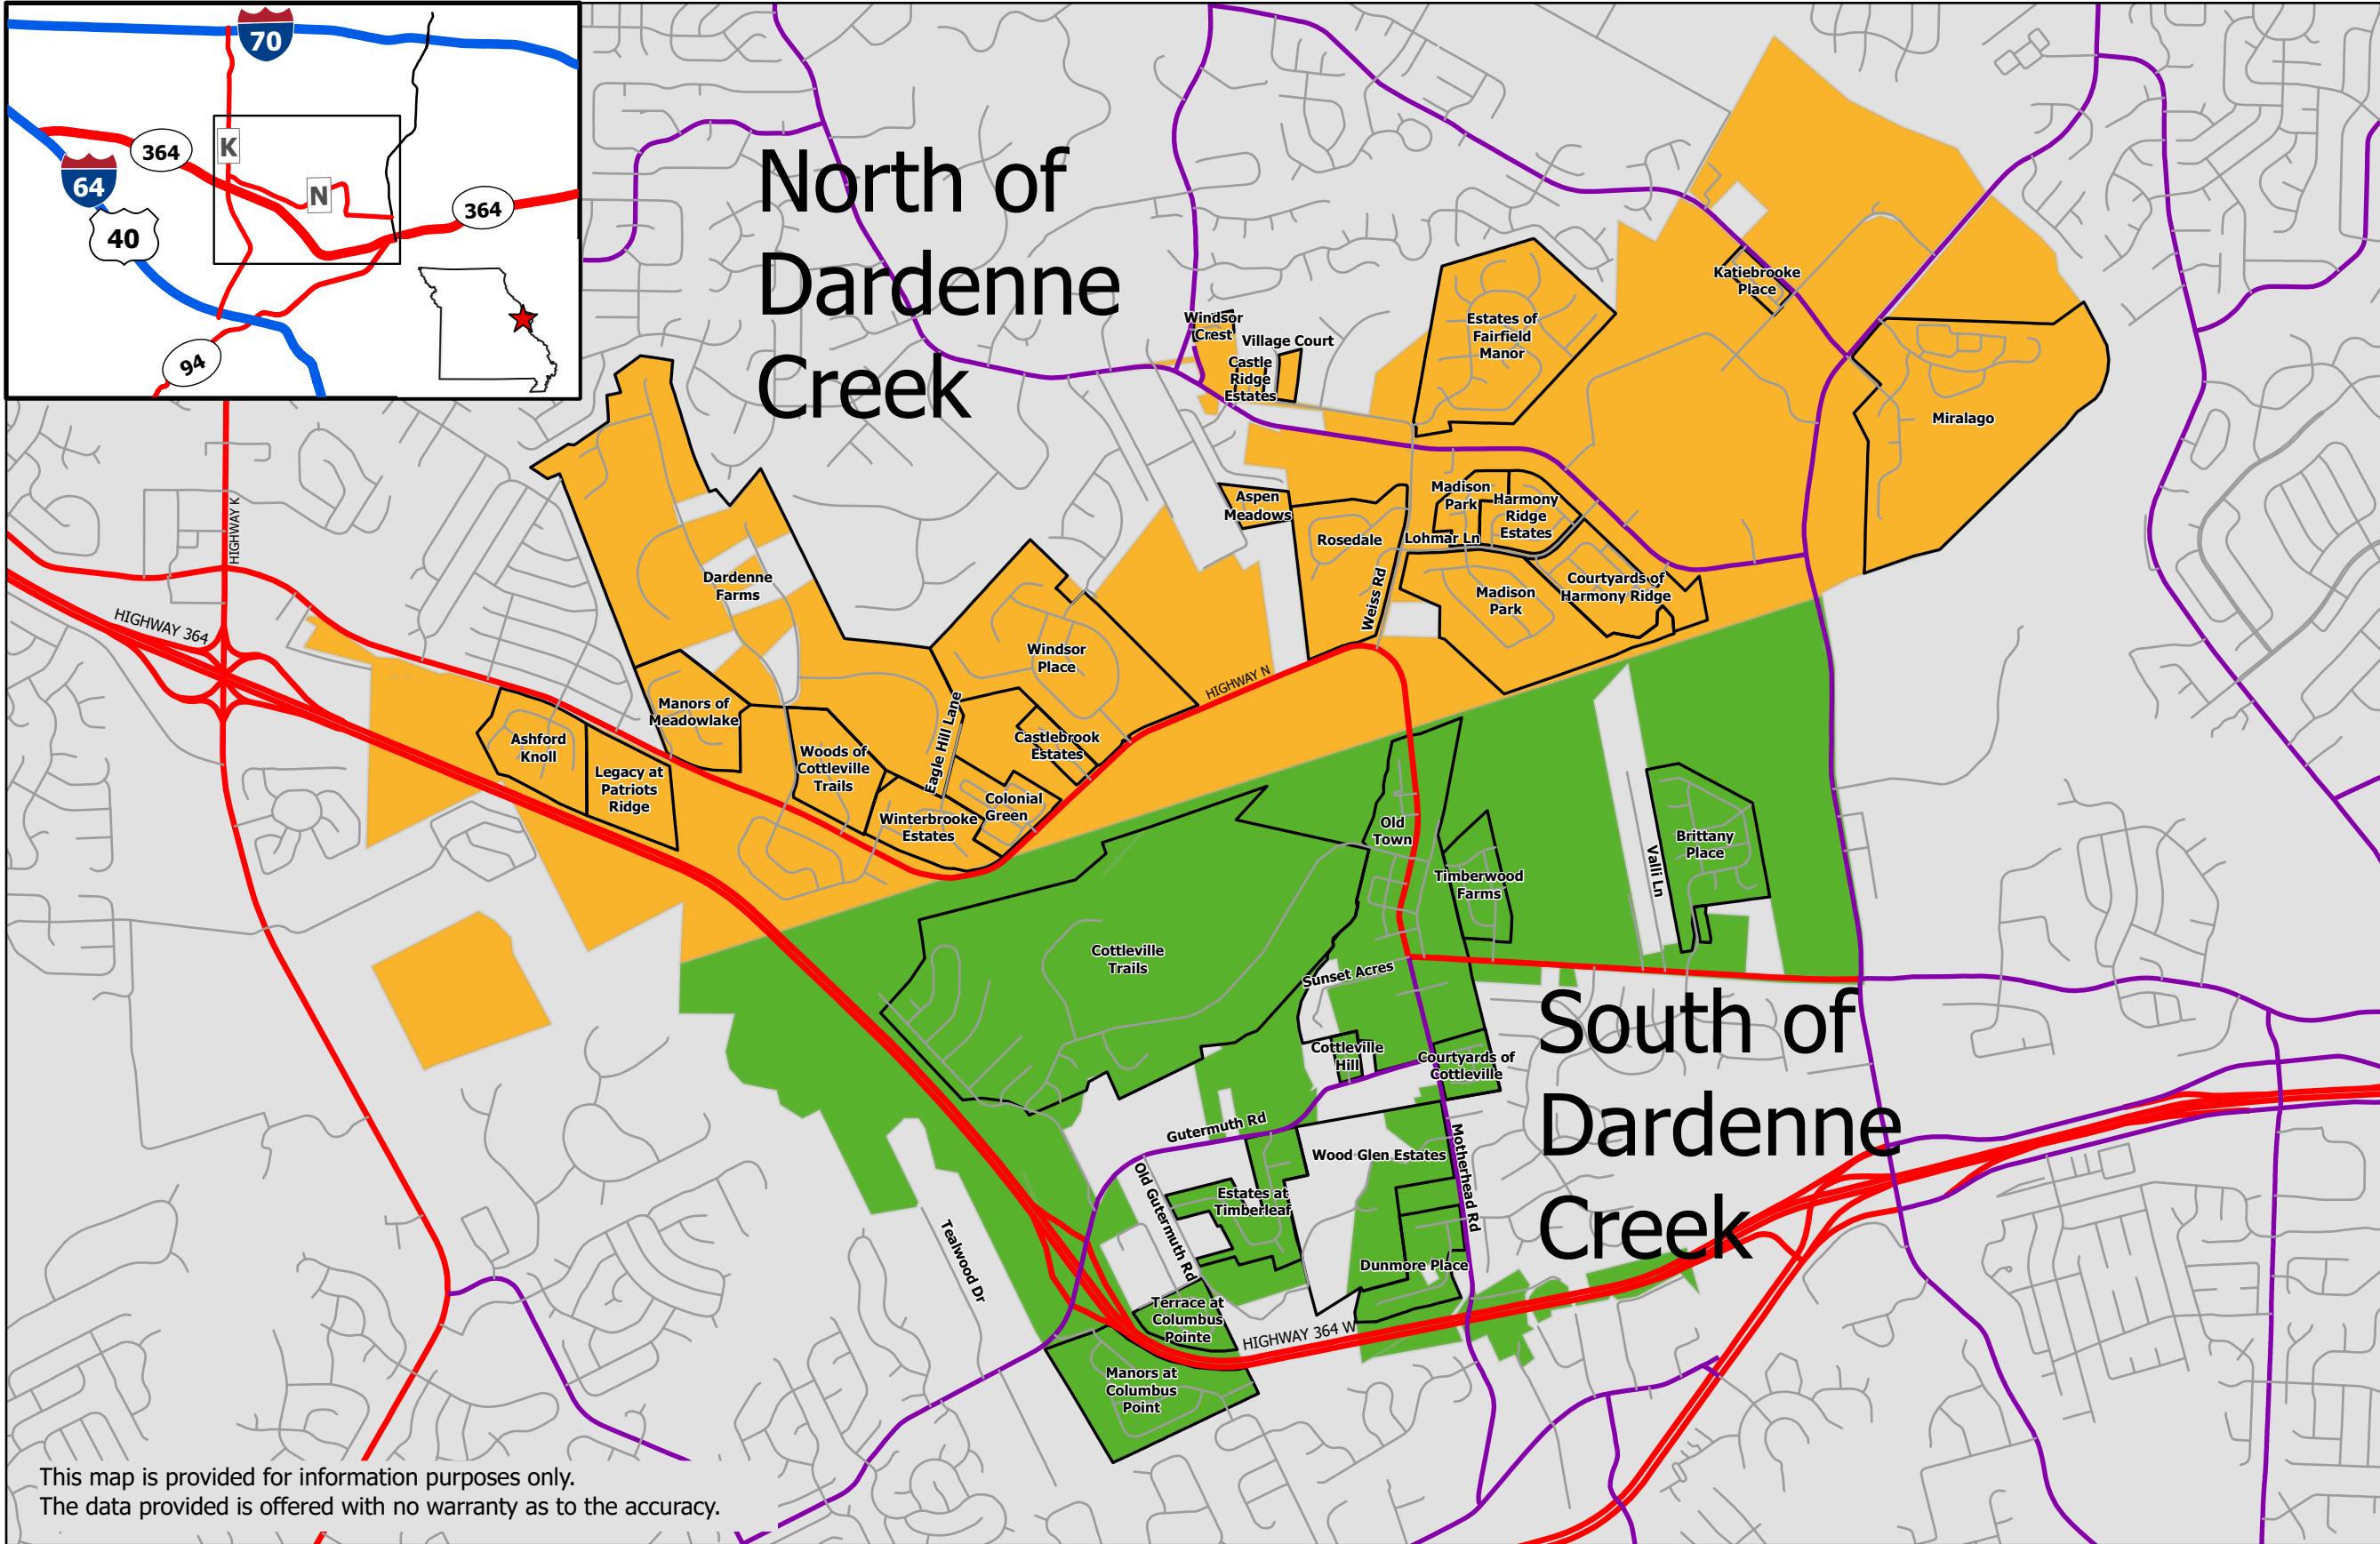

# Solid Waste Service Map

City of Cottleville  
*...growing for tomorrow*

**Legend**

- Local Roads
- Major Road
- Highways

**Trash Service Days**

- Tuesday/Friday
- Monday/Thursday

0 0.25 0.5 Miles

Revised February 2023

This map is provided for information purposes only.  
The data provided is offered with no warranty as to the accuracy.