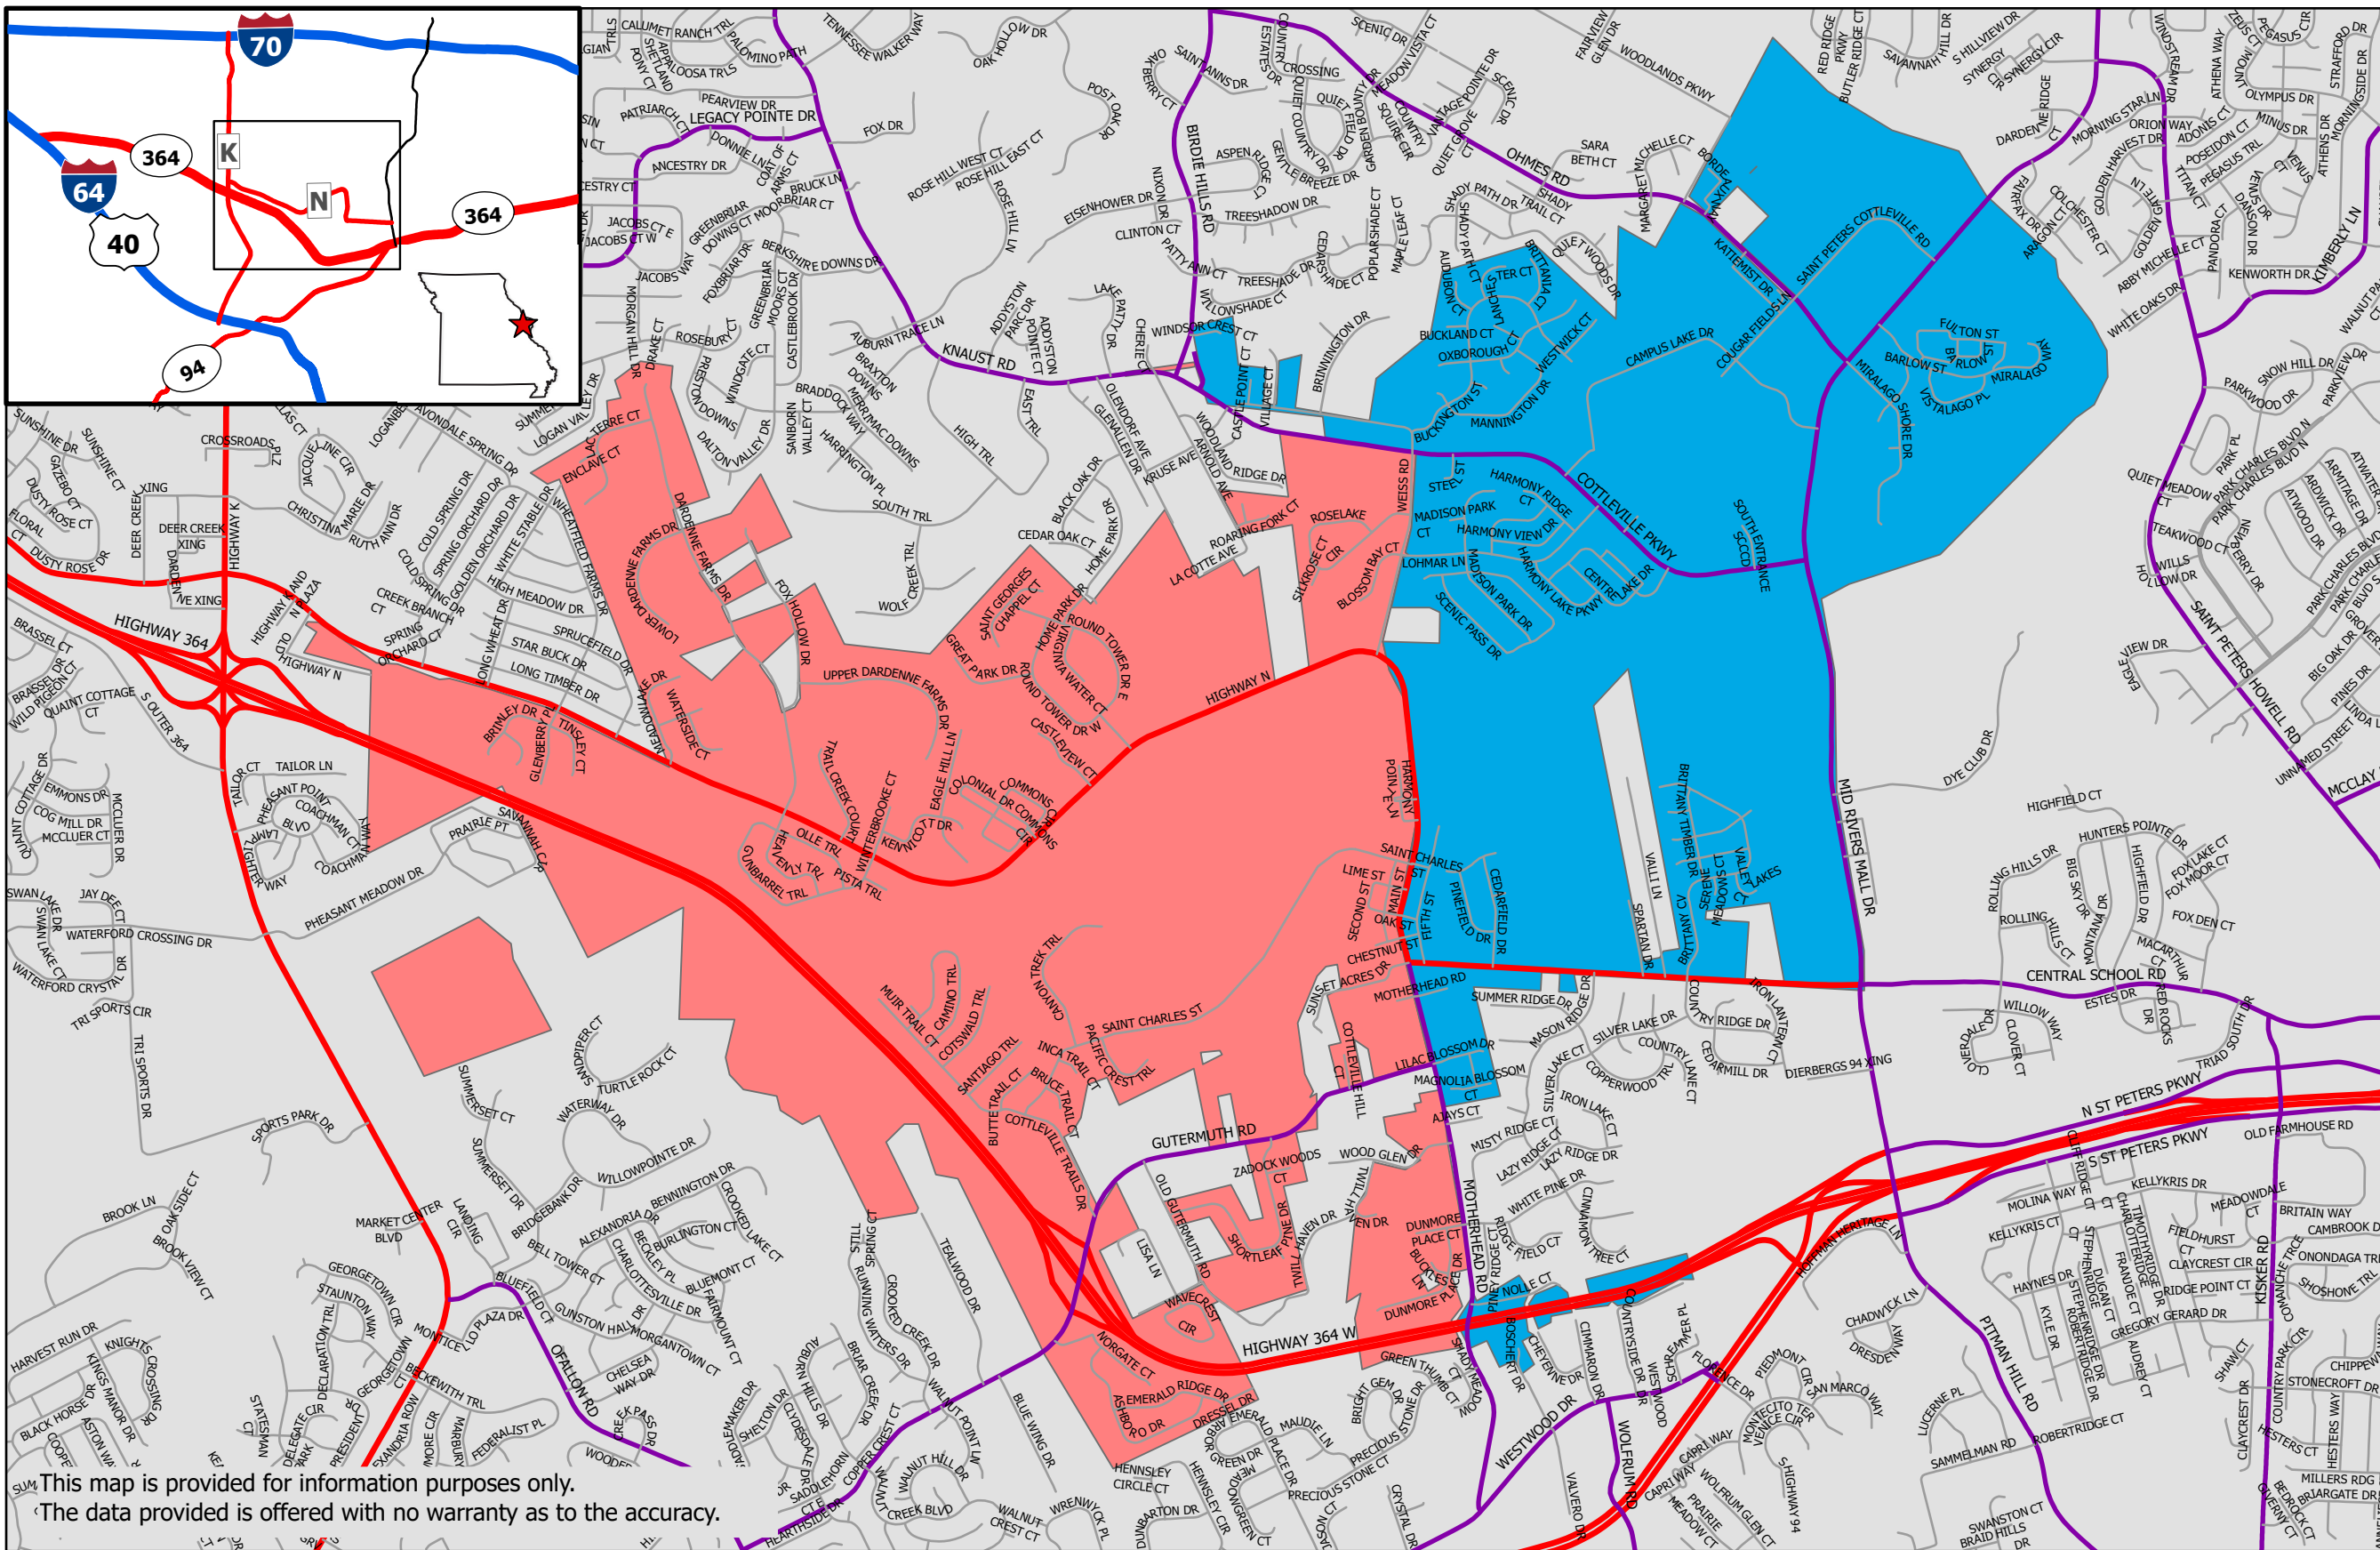

Official Ward Map

Legend

-  Local Roads
-  Major Road
-  Highways

Wards

-  1. Michael Guccione
Emilie Colombatto
-  2. Mike Krekeler
Johnny Gnau

0 0.25 0.5 Miles

Revised May 2023

This map is provided for information purposes only.
The data provided is offered with no warranty as to the accuracy.