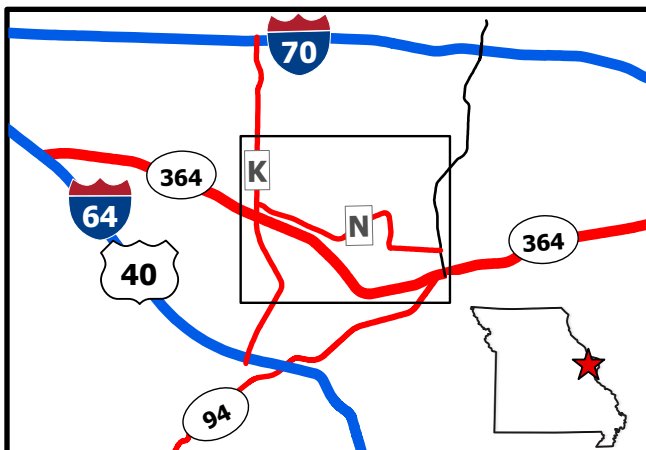

Official Ward Map

Legend

-  Local Roads
-  Major Road
-  Highways

Wards

-  1. Michael Guccione
Emilie Colombatto
-  2. Mike Krekeler
Johnny Gnau

0 0.25 0.5 Miles

Revised May 2023

This map is provided for information purposes only.
The data provided is offered with no warranty as to the accuracy.