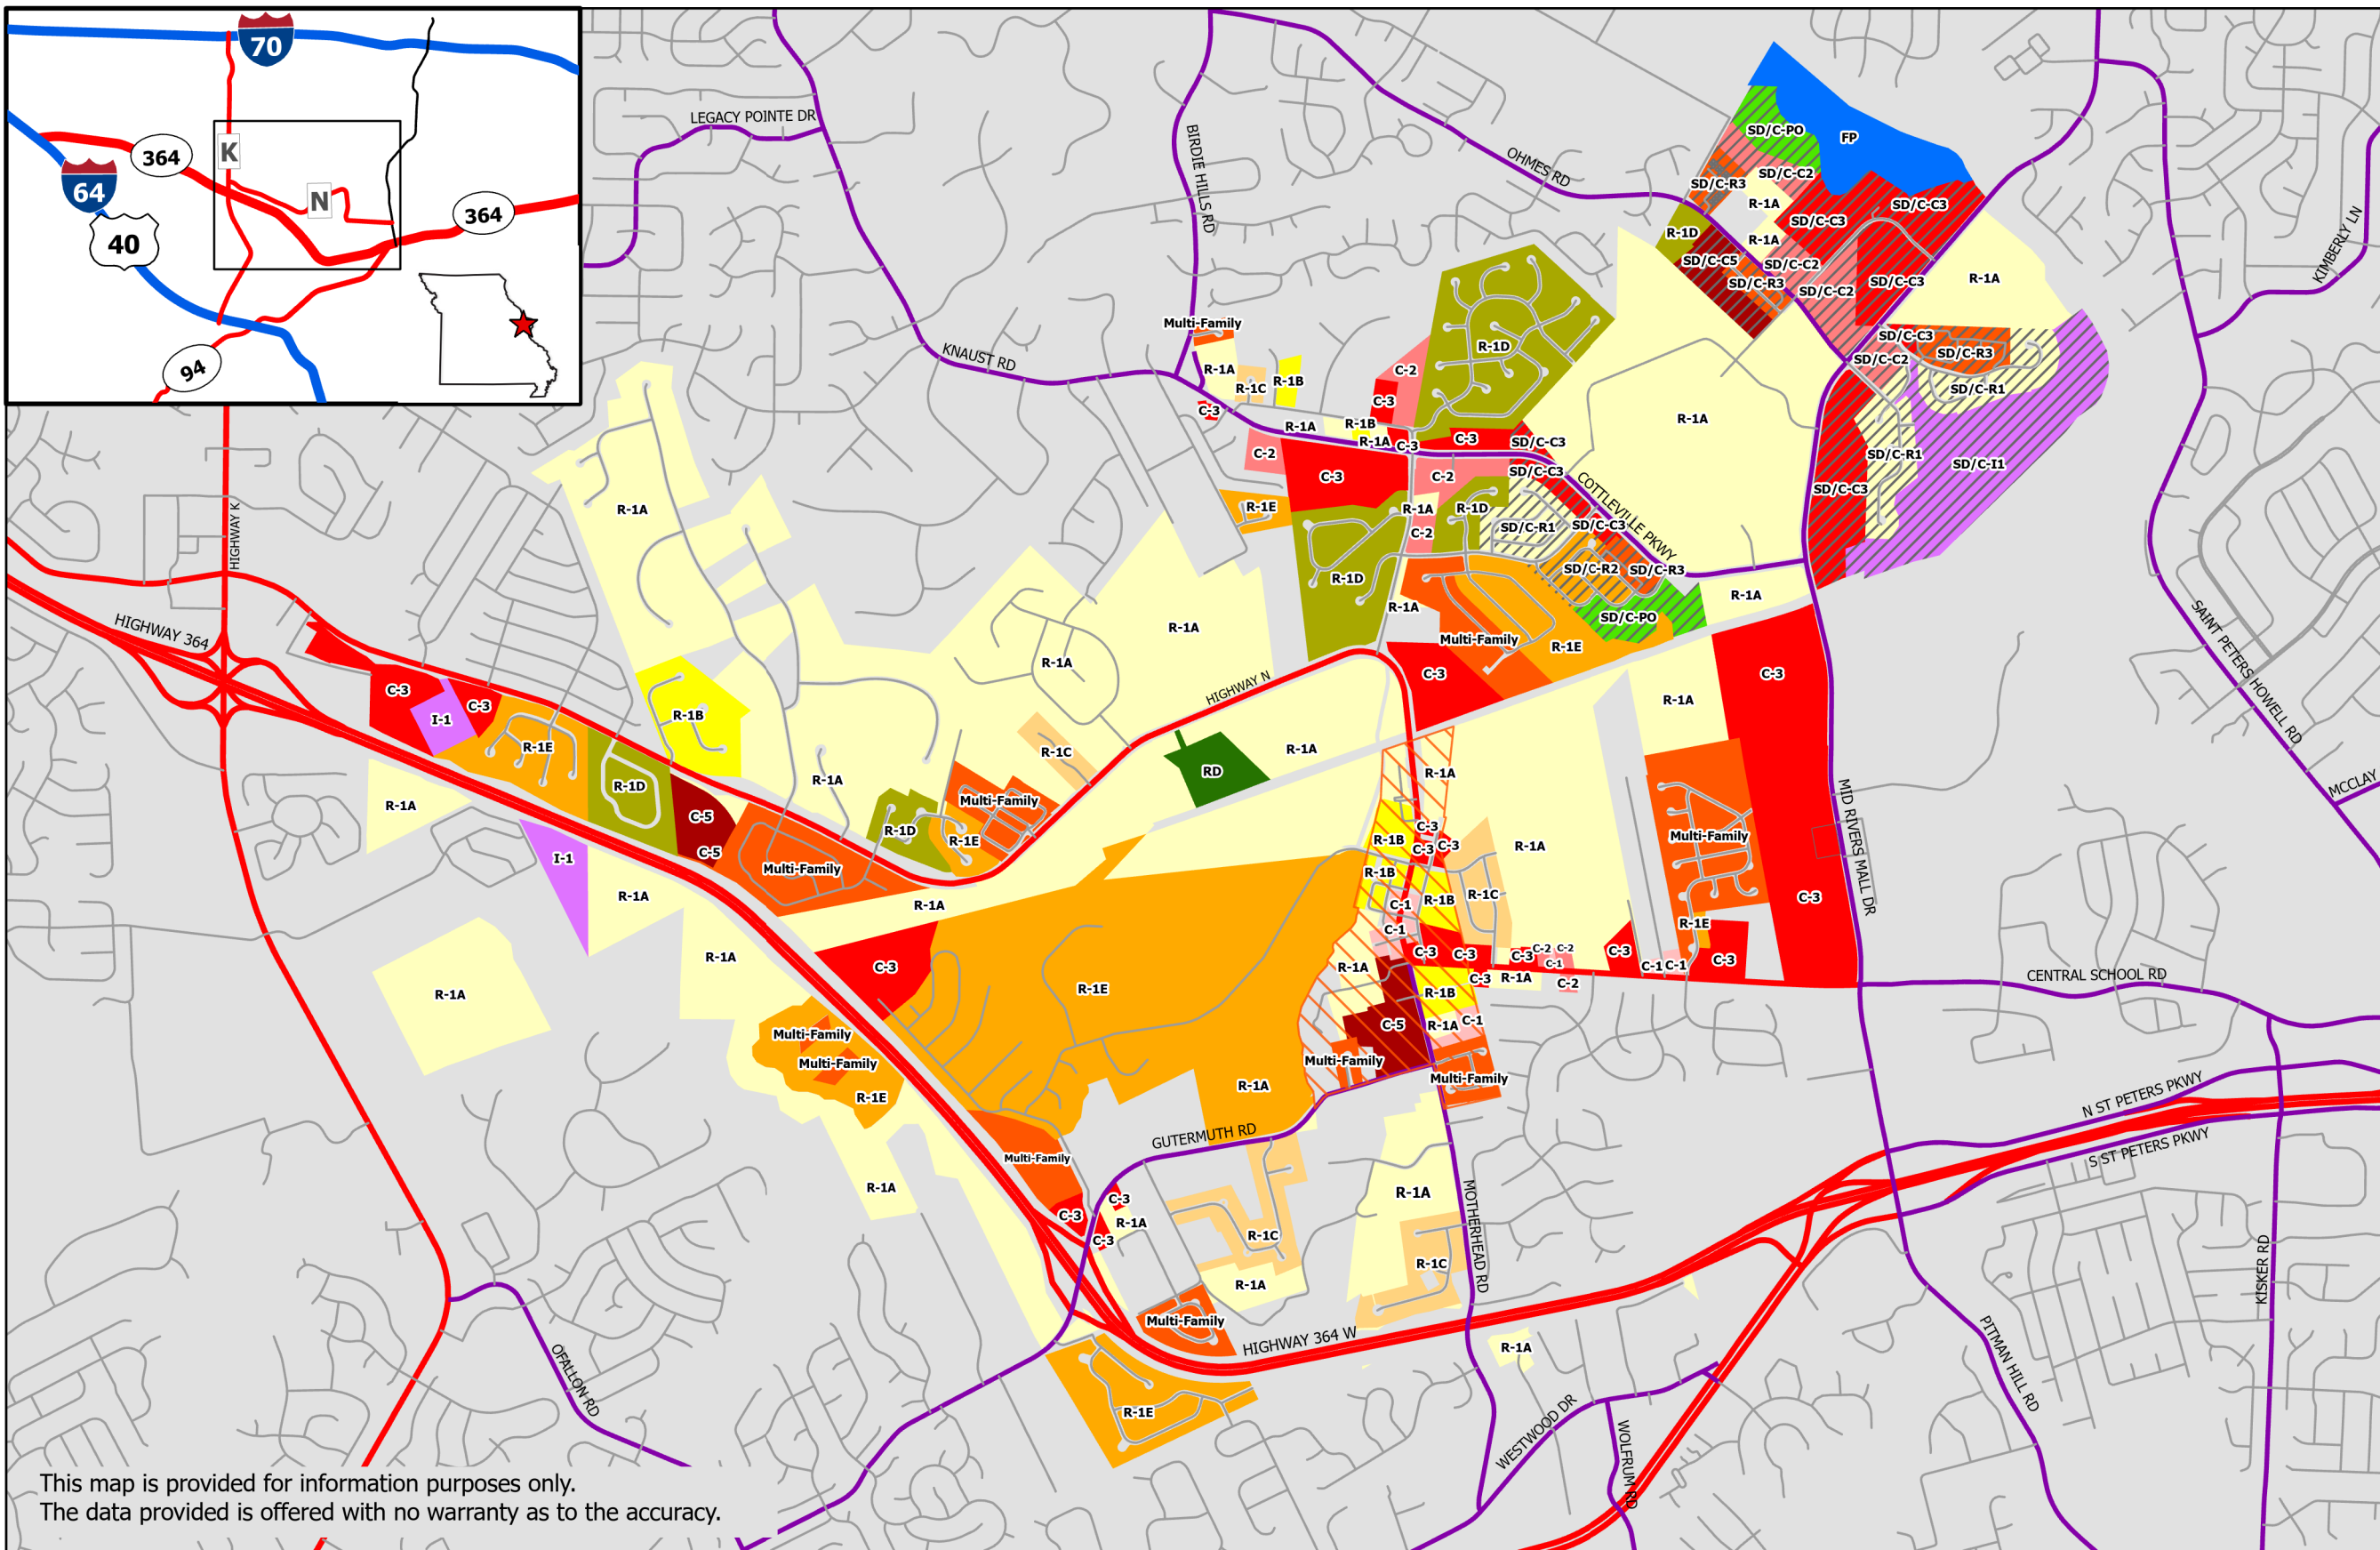

# Official Zoning Map

### Legend

- Old Town Historic District
- Local Roads
- Major Road
- Highways

### Zoning

- C-1
- C-2
- C-3
- C-5
- I-1
- R-1A
- R-1B
- R-1C
- R-1D
- R-1E
- Multi-Family
- FP
- RD
- SD/C-C2
- SD/C-C3
- SD/C-C5
- SD/C-I1
- SD/C-R1
- SD/C-R2
- SD/C-R3
- SD/C-PO

0 0.25 0.5 Miles

Revised February 2024

This map is provided for information purposes only.  
The data provided is offered with no warranty as to the accuracy.