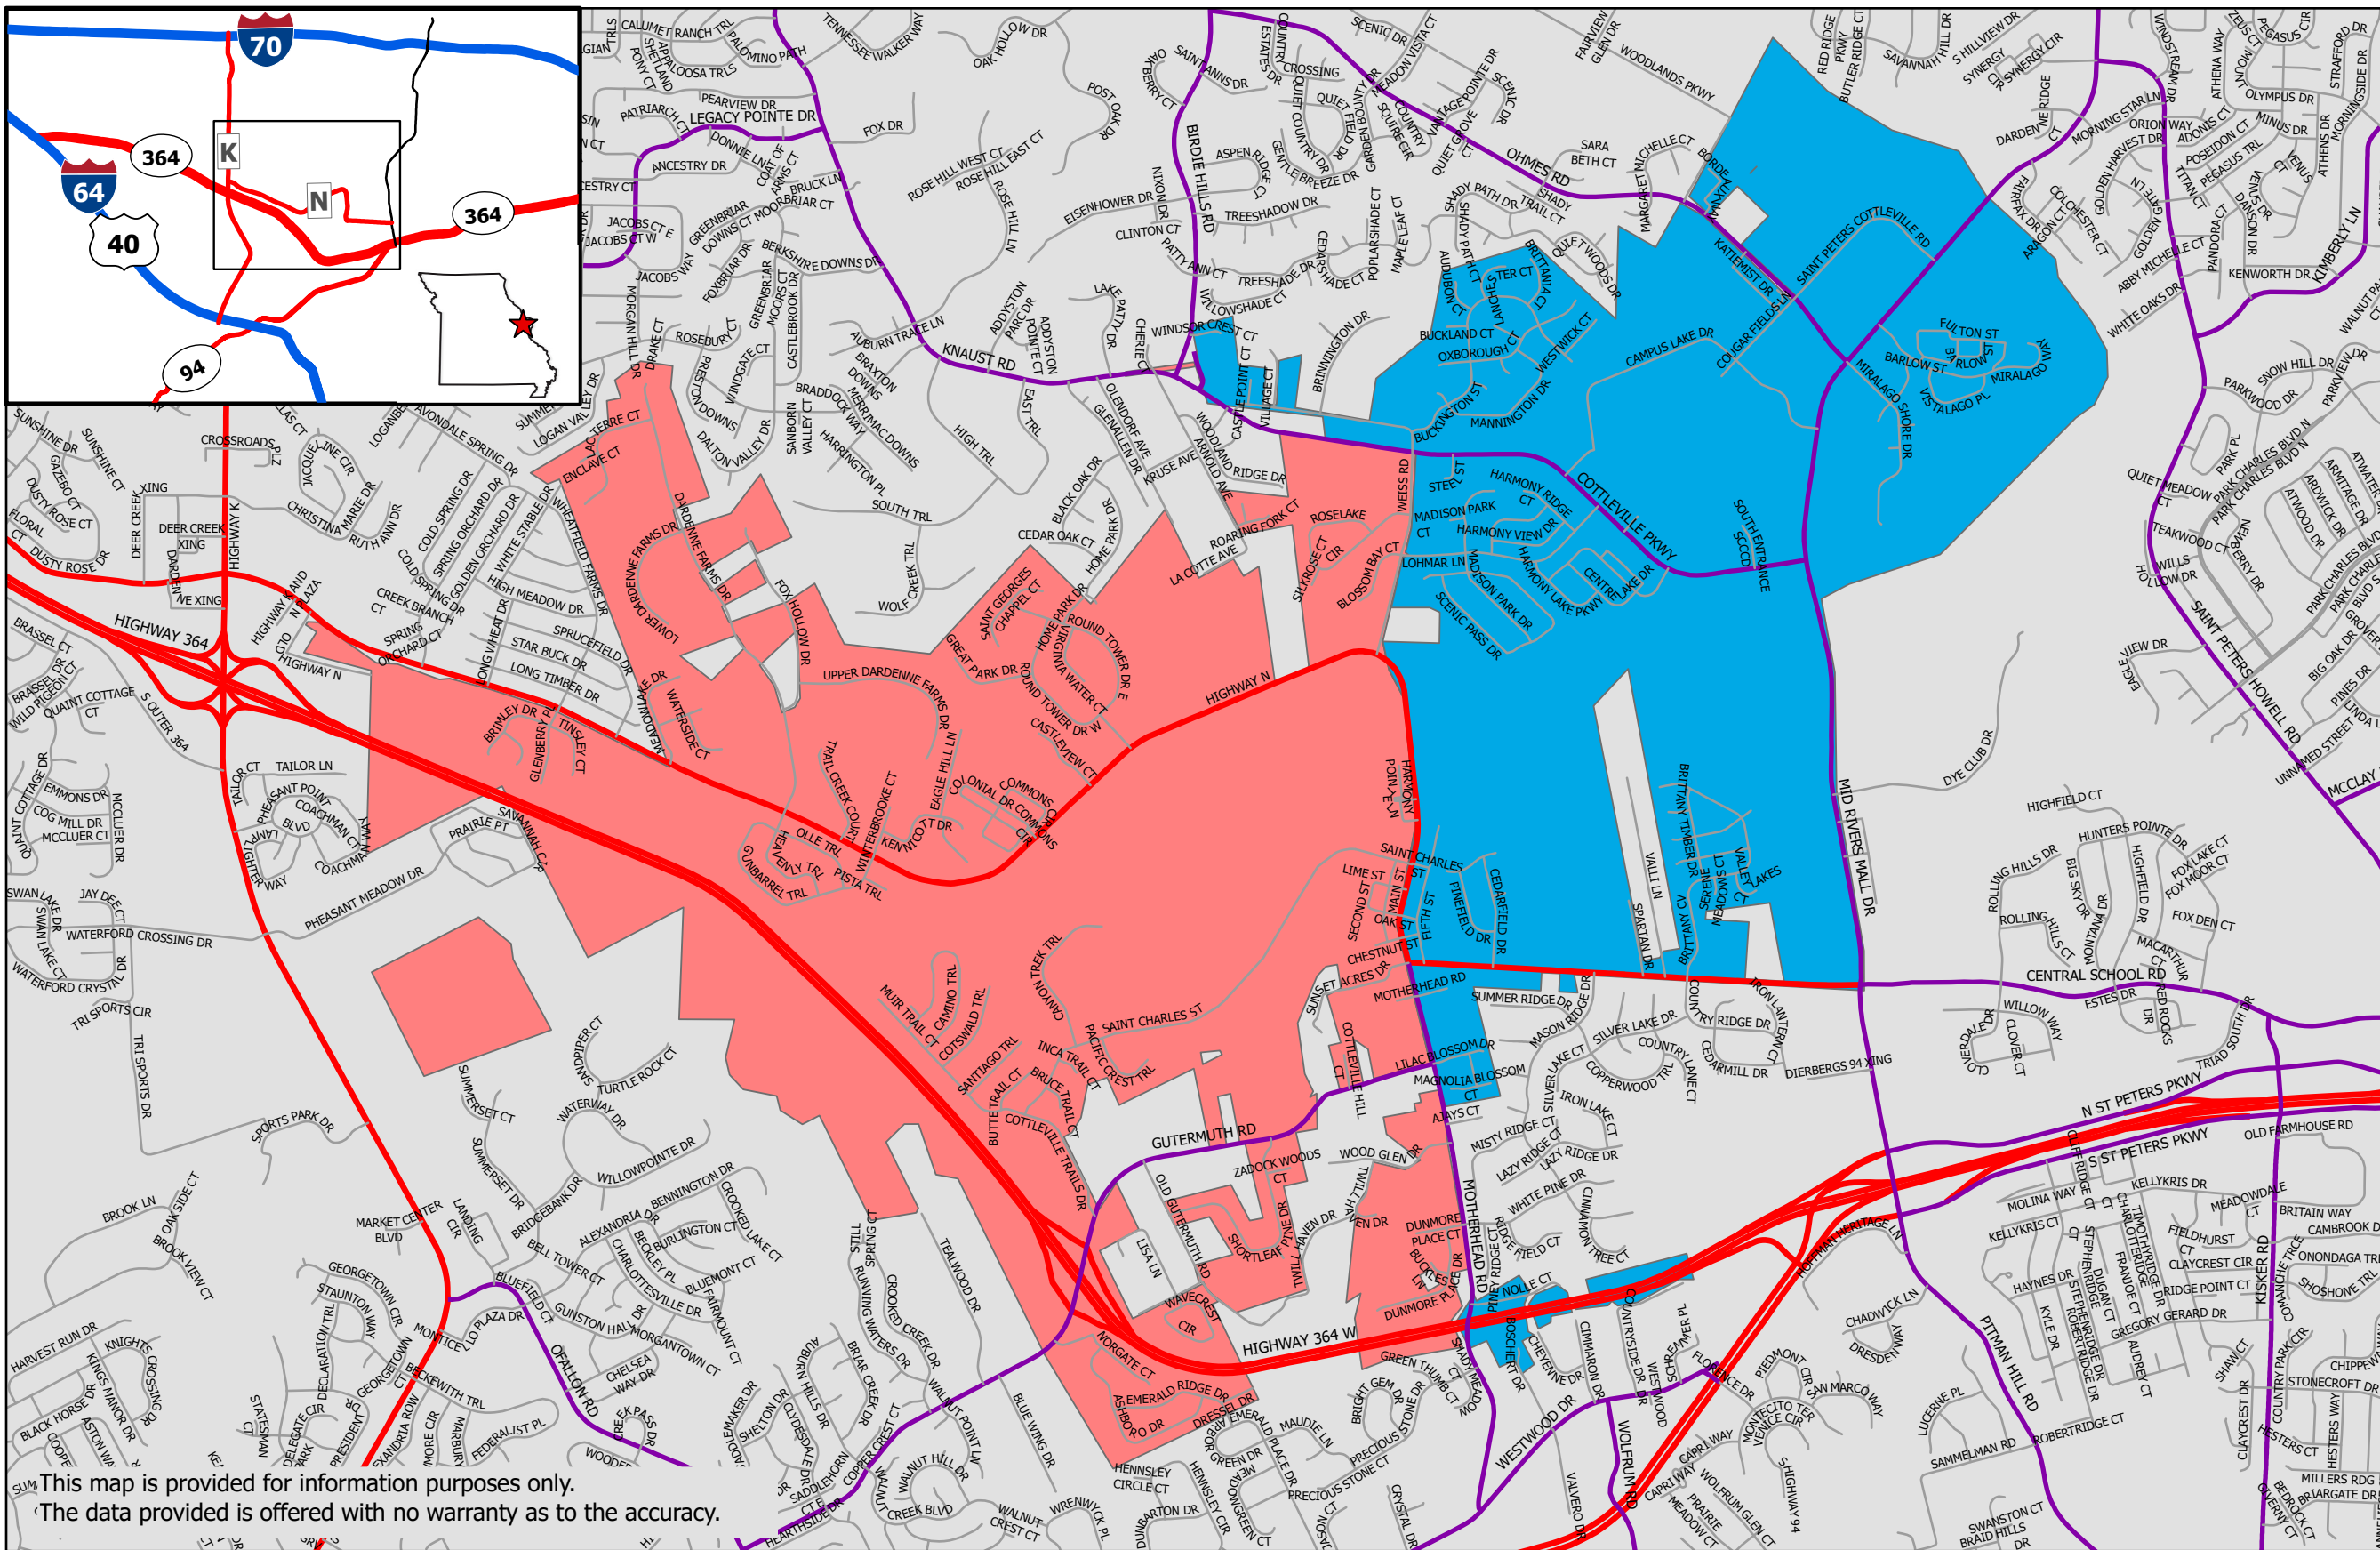

Official Ward Map

City of Cottleville
...growing for tomorrow

Legend

- Local Roads
- Major Road
- Highways

Wards

- 1. Michael Guccione
Elizabeth Holt
- 2. Mike Krekeler
Johnny Gnau

0 0.25 0.5 Miles

Revised May 2026

This map is provided for information purposes only.
The data provided is offered with no warranty as to the accuracy.