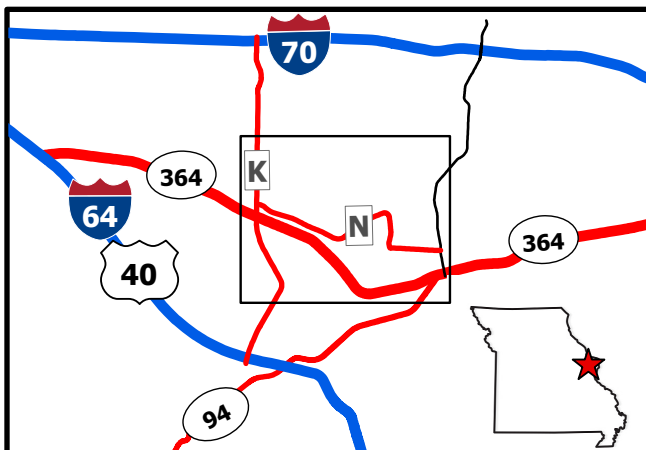

Official Ward Map

City of Cottleville
...growing for tomorrow

Legend

- Local Roads
- Major Road
- Highways

Wards

- 1. Michael Guccione
Elizabeth Holt
- 2. Mike Krekeler
Johnny Gnau

0 0.25 0.5 Miles

Revised May 2026

This map is provided for information purposes only.
The data provided is offered with no warranty as to the accuracy.